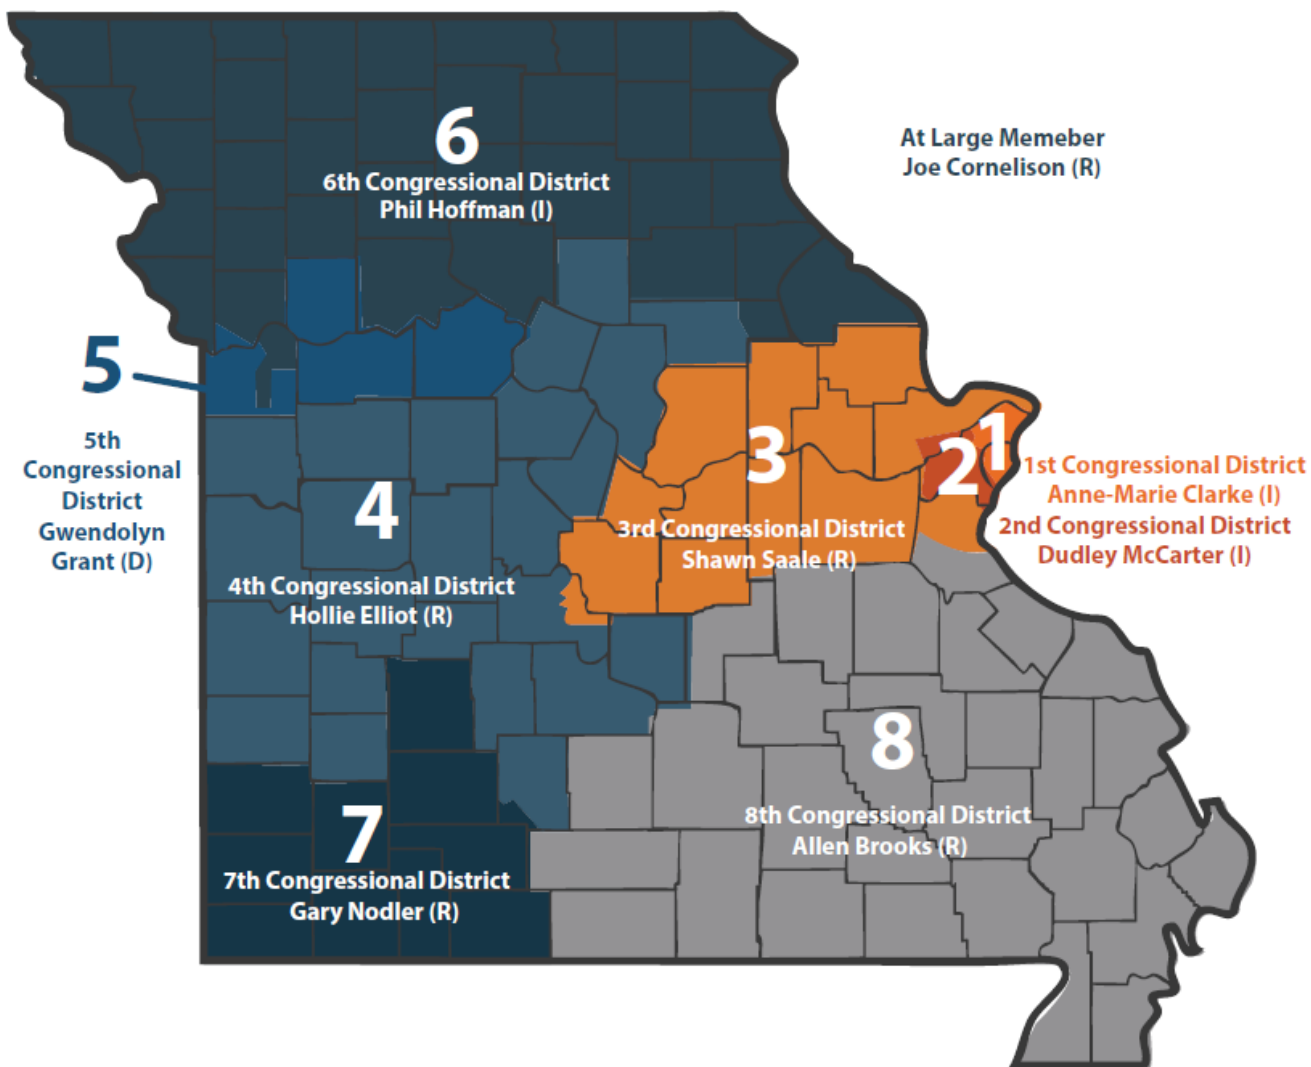

# Coordinating Board for Higher Education Members by Congressional District

## Coordinating Board for Higher Education Members by Congressional District

**8th District:** Mr. Allen Brooks - 7/2/2021 to 6/27/2027

**At Large Member:** Mr. Joe Cornelison - 12/13/2017 to 6/27/2020

District	Description of boundary	Population
1	St. Louis County (part of), St. Louis City	736,055
2	Counties of Jefferson (part of), St. Charles (part of), St. Louis County (part of)	767,531
3	Counties of Jefferson (part of), Franklin, Gasconade, Maries, Osage, Cole, Callaway, Montgomery, Warren, Lincoln (part of), St. Charles (part of), Miller, Camden (part of)	774,899
4	Counties of Audrain (part of), Randolph, Boone, Howard, Moniteau, Cooper, Morgan, Camden (part of), Hickory, Benton, Pettis, Johnson, Henry, St. Clair, Cedar, Dade, Barton, Vernon, Bates, Cass, Dallas, Laclede, Pulaski, Webster (part of)	762,763
5	Counties of Jackson (part of), Ray, Lafayette, Saline, Clay (part of)	757,920
6	Counties of Lincoln (part of), Audrain (part of), Ralls, Marion, Shelby, Lewis, Monroe, Knox, Clark, Scotland, Schuyler, Adair, Macon, Chariton, Linn, Sullivan, Putnam, Mercer, Grundy, Livingston, Carroll, Caldwell, Daviess, Harrison, Worth, Gentry, DeKalb, Clinton, Clay (part of), Jackson (part of), Platte, Buchanan, Andrew, Nodaway, Holt, Atchison	765,667
7	Counties of Jasper, Newton, McDonald, Lawrence, Barry, Stone, Taney, Christian, Greene, Polk, Webster (part of)	770,073
8	Counties of Ozark, Douglas, Wright, Texas, Howell, Oregon, Shannon, Dent, Phelps, Crawford, Washington, Jefferson (part of), Iron, Reynolds, Carter, Ripley, Butler, Wayne, Madison, St. Francois, Ste. Genevieve, Perry, Bollinger, Cape Girardeau, Scott, Stoddard, Mississippi, New Madrid, Pemiscot, Dunklin	748,764