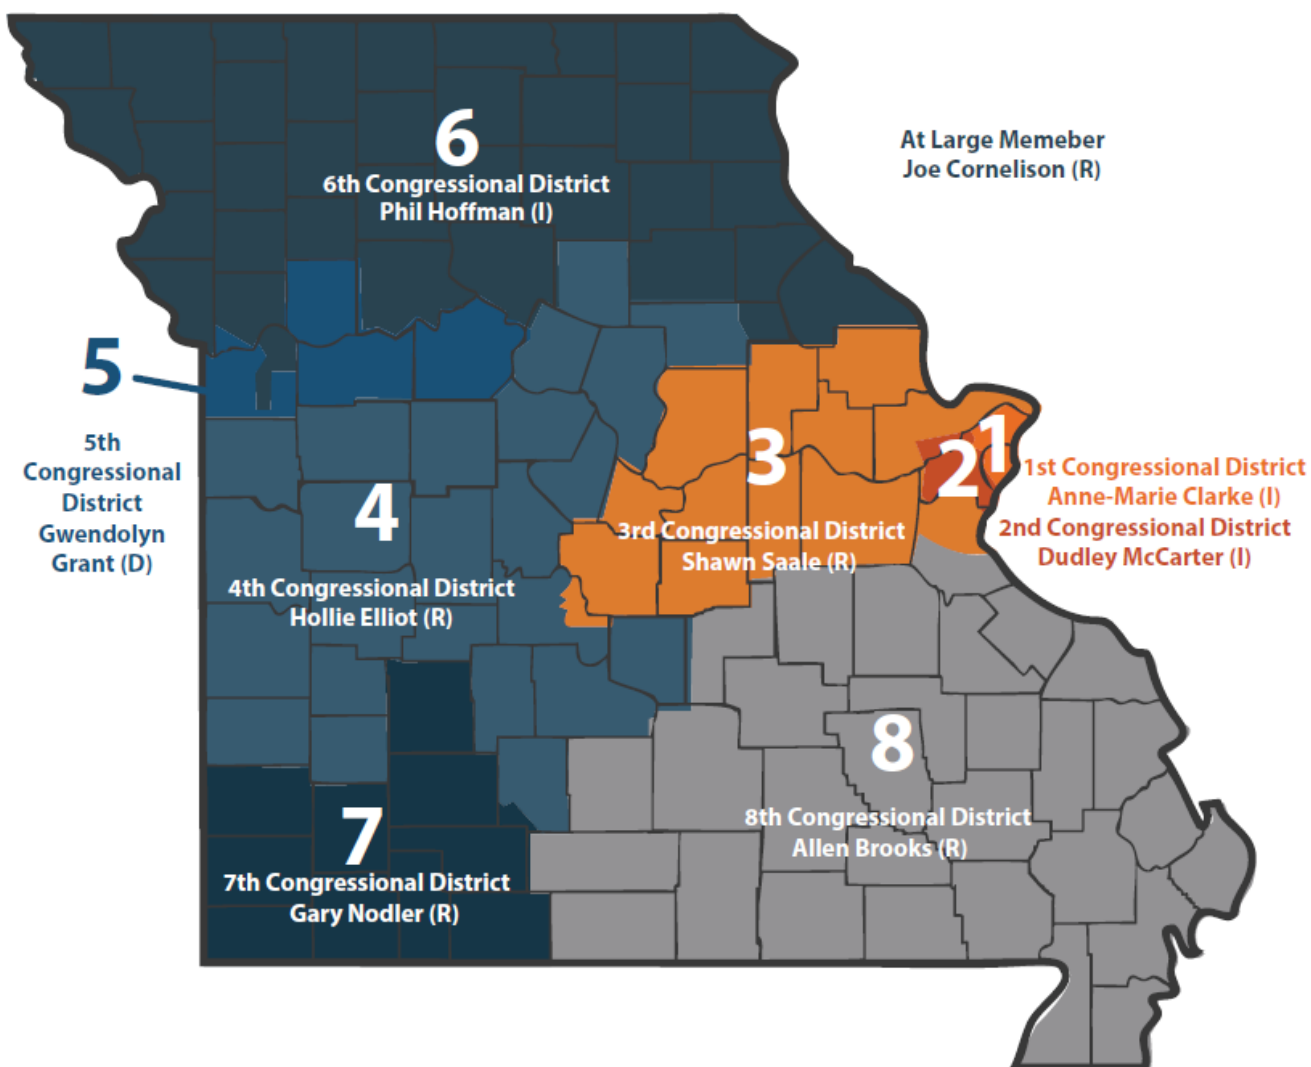

Coordinating Board for Higher Education Members by Congressional District

Coordinating Board for Higher Education Members by Congressional District

Term expirations for Coordinating Board for Higher Education Members:

At Large Member: Mr. Joe Cornelison - 12/13/2017 to 6/27/2020

District	Description of boundary	Population
1	St. Louis County (part of), St. Louis City	736,055
2	Counties of Jefferson (part of), St. Charles (part of), St. Louis County (part of)	767,531
3	Counties of Jefferson (part of), Franklin, Gasconade, Maries, Osage, Cole, Callaway, Montgomery, Warren, Lincoln (part of), St. Charles (part of), Miller, Camden (part of)	774,899
4	Counties of Audrain (part of), Randolph, Boone, Howard, Moniteau, Cooper, Morgan, Camden (part of), Hickory, Benton, Pettis, Johnson, Henry, St. Clair, Cedar, Dade, Barton, Vernon, Bates, Cass, Dallas, Laclede, Pulaski, Webster (part of)	762,763
5	Counties of Jackson (part of), Ray, Lafayette, Saline, Clay (part of)	757,920
6	Counties of Lincoln (part of), Audrain (part of), Ralls, Marion, Shelby, Lewis, Monroe, Knox, Clark, Scotland, Schuyler, Adair, Macon, Chariton, Linn, Sullivan, Putnam, Mercer, Grundy, Livingston, Carroll, Caldwell, Daviess, Harrison, Worth, Gentry, DeKalb, Clinton, Clay (part of), Jackson (part of), Platte, Buchanan, Andrew, Nodaway, Holt, Atchison	765,667
7	Counties of Jasper, Newton, McDonald, Lawrence, Barry, Stone, Taney, Christian, Greene, Polk, Webster (part of)	770,073
8	Counties of Ozark, Douglas, Wright, Texas, Howell, Oregon, Shannon, Dent, Phelps, Crawford, Washington, Jefferson (part of), Iron, Reynolds, Carter, Ripley, Butler, Wayne, Madison, St. Francois, Ste. Genevieve, Perry, Bollinger, Cape Girardeau, Scott, Stoddard, Mississippi, New Madrid, Pemiscot, Dunklin	748,764