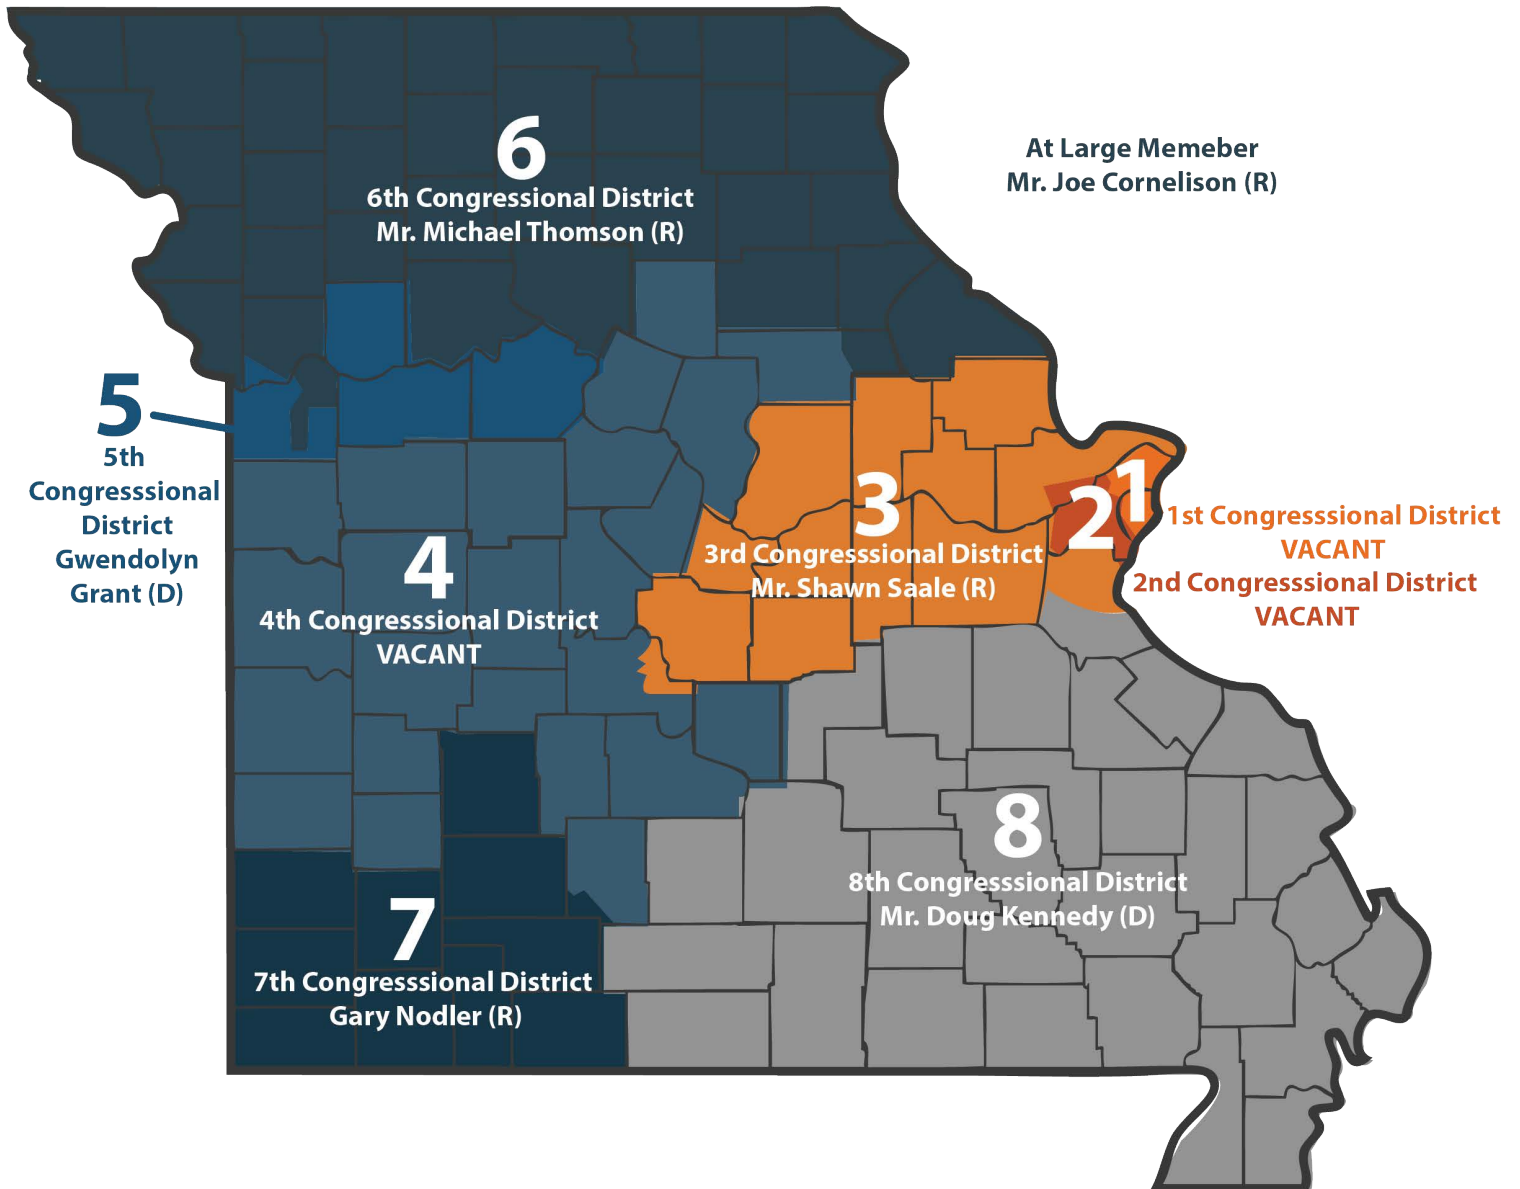

Coordinating Board for Higher Education Members by Congressional District

Coordinating Board for Higher Education Members by Congressional District

Term expirations for Coordinating Board for Higher Education Members:

7th District: Mr. Gary Nodler - 8/29/2018 to

8th District: Mr. Douglas Kennedy - 11/5/2015 to 6/27/2020

At Large Member: Mr. Joe Cornelison - 12/13/2017 to 6/27/2020

District	Description of boundary	Population
1	St. Louis County (part of), St. Louis City	736,055
2	Counties of Jefferson (part of), St. Charles (part of), St. Louis County (part of)	767,531
3	Counties of Jefferson (part of), Franklin, Gasconade, Maries, Osage, Cole, Callaway, Montgomery, Warren, Lincoln (part of), St. Charles (part of), Miller, Camden (part of)	774,899
4	Counties of Audrain (part of), Randolph, Boone, Howard, Moniteau, Cooper, Morgan, Camden (part of), Hickory, Benton, Pettis, Johnson, Henry, St. Clair, Cedar, Dade, Barton, Vernon, Bates, Cass, Dallas, Laclede, Pulaski, Webster (part of)	762,763
5	Counties of Jackson (part of), Ray, Lafayette, Saline, Clay (part of)	757,920
6	Counties of Lincoln (part of), Audrain (part of), Ralls, Marion, Shelby, Lewis, Monroe, Knox, Clark, Scotland, Schuyler, Adair, Macon, Chariton, Linn, Sullivan, Putnam, Mercer, Grundy, Livingston, Carroll, Caldwell, Daviess, Harrison, Worth, Gentry, DeKalb, Clinton, Clay (part of), Jackson (part of), Platte, Buchanan, Andrew, Nodaway, Holt, Atchison	765,667
7	Counties of Jasper, Newton, McDonald, Lawrence, Barry, Stone, Taney, Christian, Greene, Polk, Webster (part of)	770,073
8	Counties of Ozark, Douglas, Wright, Texas, Howell, Oregon, Shannon, Dent, Phelps, Crawford, Washington, Jefferson (part of), Iron, Reynolds, Carter, Ripley, Butler, Wayne, Madison, St. Francois, Ste. Genevieve, Perry, Bollinger, Cape Girardeau, Scott, Stoddard, Mississippi, New Madrid, Pemiscot, Dunklin	748,764