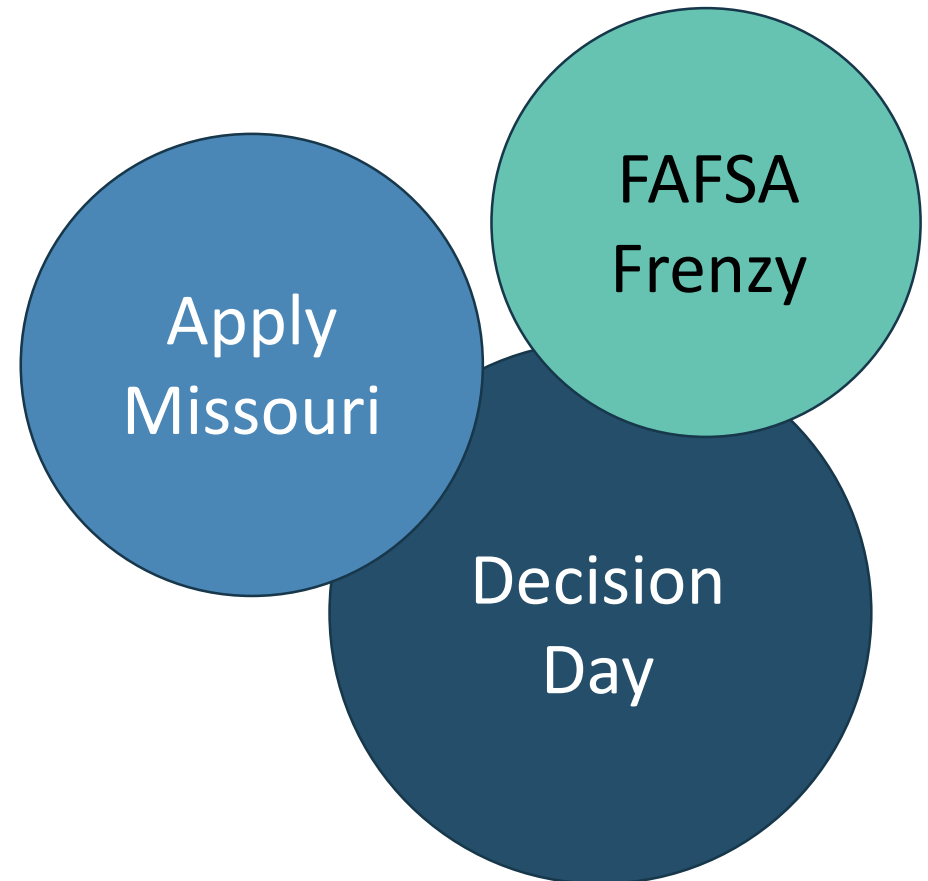

Journey to College Programs

Kim Howe

Outreach Services Coordinator – Eastern
Region

Journey to  College

MDHEWD Sponsors 3 main outreach programs

Also available:

- Publications
- Student Centered website
- Social Media
- Presentations
- Resource Manual

APPLY MISSOURI

- Provides assistance during the regular school day to help students select and apply to colleges
- Encouraging Apprenticeships/ Other Training Programs
- Promoting a college-going culture
- Helps create that communication channel between student and colleges and training programs

FAFSA FRENZY

- Provides free one on one assistance to help students and families complete the FAFSA.
- FAFSA is a primary form used to determine federal, state and college financial assistances
- Numerous schools and colleges as well as community organizations host the events/activities

DECISION DAY

- Celebrates the postsecondary plans for High School Seniors as well as kick-start a plan for those who have not yet decided
- Helps build interest in college among younger students
- Activities welcomes the decisions for those entering into the military, or those going straight into the workforce