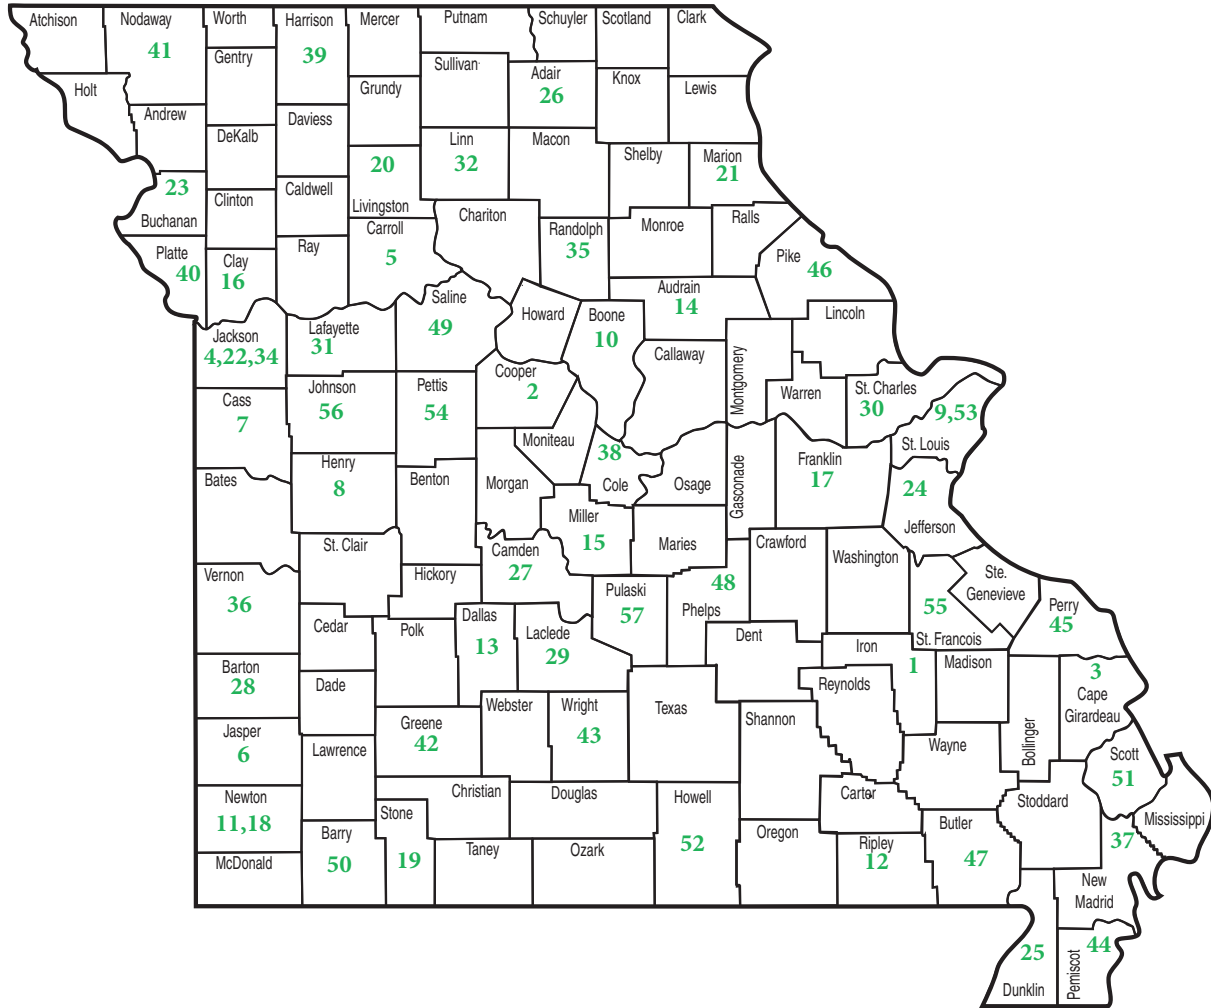

Missouri Vocational Technical Schools

- | | | |
|--|--|--|
| 1 Arcadia Valley Career Technology Center | 21 Hannibal Career and Technical Center | 41 Northwest Technical School |
| 2 Boonslick Technical Education Center | 22 Herndon Career Center | 42 OTC Career Center |
| 3 Cape Girardeau Career & Technology Center | 23 Hillyard Technical Center | 43 Ozark Mountain Technical Center |
| 4 Fort Osage Career & Technology Center | 24 Jefferson College Area Technical School | 44 Pemiscot County Career & Technology Center |
| 5 Carrollton Area Career Center | 25 Kennett Career & Technology Center | 45 Perryville Area Career & Technology Center |
| 6 Carthage Technical Center | 26 Kirksville Area Technical Center | 46 Pike-Lincoln Technical Center |
| 7 Cass Career Center | 27 Lake Career and Technical Center | 47 Poplar Bluff Technical Career Center |
| 8 Clinton Technical School | 28 Lamar Career & Technical Center | 48 Rolla Technical Institute/Center |
| 9 Clyde C. Miller Career Academy | 29 Lebanon Technology & Career Center | 49 Saline County Career Center |
| 10 Columbia Area Career Center | 30 Lewis & Clark Career Center | 50 Scott Regional Technology Center |
| 11 Crowder College Technical Education Center | 31 Lex La-Ray Technical Center | 51 Sikeston Career & Technology Center |
| 12 Current River Career Center | 32 Linn County Area Career & Technical Center | 52 South Central Career Center |
| 13 Dallas County Technical Center | 33 Macon Area Career and Technical Education Center | 53 Special School District, St. Louis County |
| 14 Davis H. Hart Career Center | 34 Manual Career Technical Center | 54 State Fair Career and Technology Center |
| 15 Eldon Career Center | 35 Moberly Area Technical Center | 55 UniTec Career Center |
| 16 Excelsior Springs Area Career Center | 36 Nevada Regional Technical Center | 56 Warrensburg Area Career Center |
| 17 Four Rivers Career Center | 37 New Madrid Co. R-I Technical Skills Center | 57 Waynesville Career Center |
| 18 Franklin Technical Center | 38 Nichols Career Center | |
| 19 Gibson Technical Center | 39 North Central Career Center | |
| 20 Grand River Technical School | 40 Northland Career Center | |